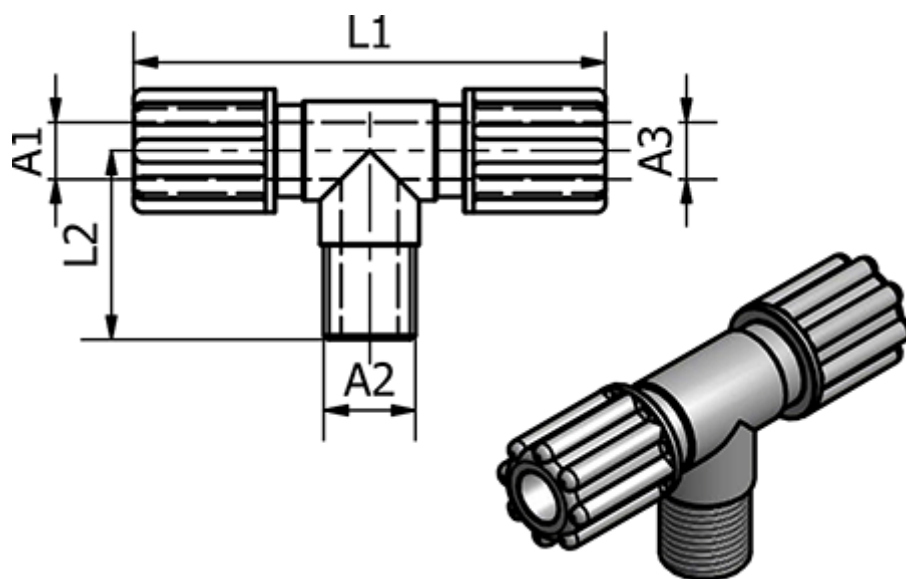

Data Sheet

Article number: 58615042

Description: Push-on 150.42, Ø6/8, Ø6/8 - G 1/8"
Tee Connector

Measures

	= -
	= -
Ext. Hose Diameter A1	= 6/8
Ext. Hose Diameter A3	= 6/8
L1	= 60
L2	= 20
Thread A2	= G 1/8"